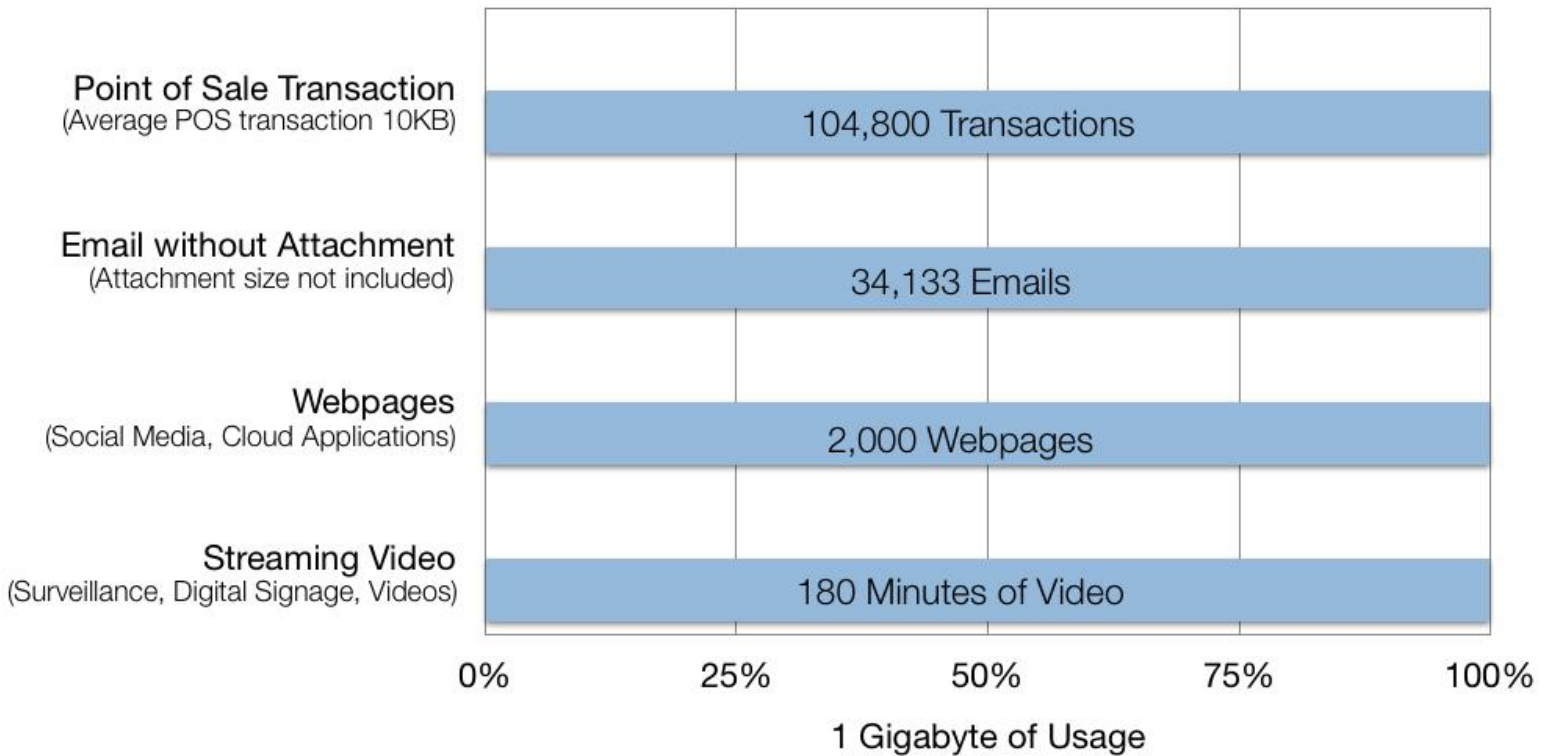

This solution is complementary to SD-WAN deployment, with static IP option available.

We offer several different usage plans: pooled, standalone, usage based, or customize your own to fit your individual business needs and we utilize all four major US carriers to employ the best wireless signal available at your location. External antennas are available to boost signal to locations that may have a poor wireless signal.

ENTELEGENT
SOLUTIONS

www.entelegent.com

99% Nationwide Coverage Guarantee

What Does 1 GB of Data Look Like?

Take advantage of a 4G LTE Internet backup solution while avoiding lost business and eliminating down time. With all 4 major carriers and prescreening your business locations to determine the best 2 carriers for your dual sim solution, this failover wireless device will let business run smoothly even when the primary connection gets interrupted.