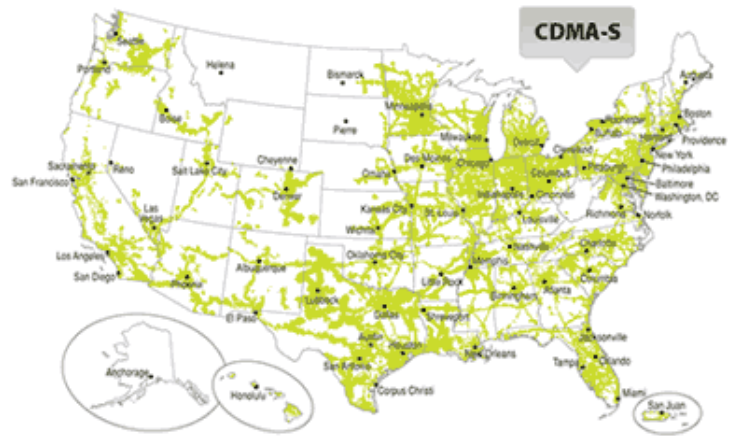

99% Nationwide Coverage Guarantee