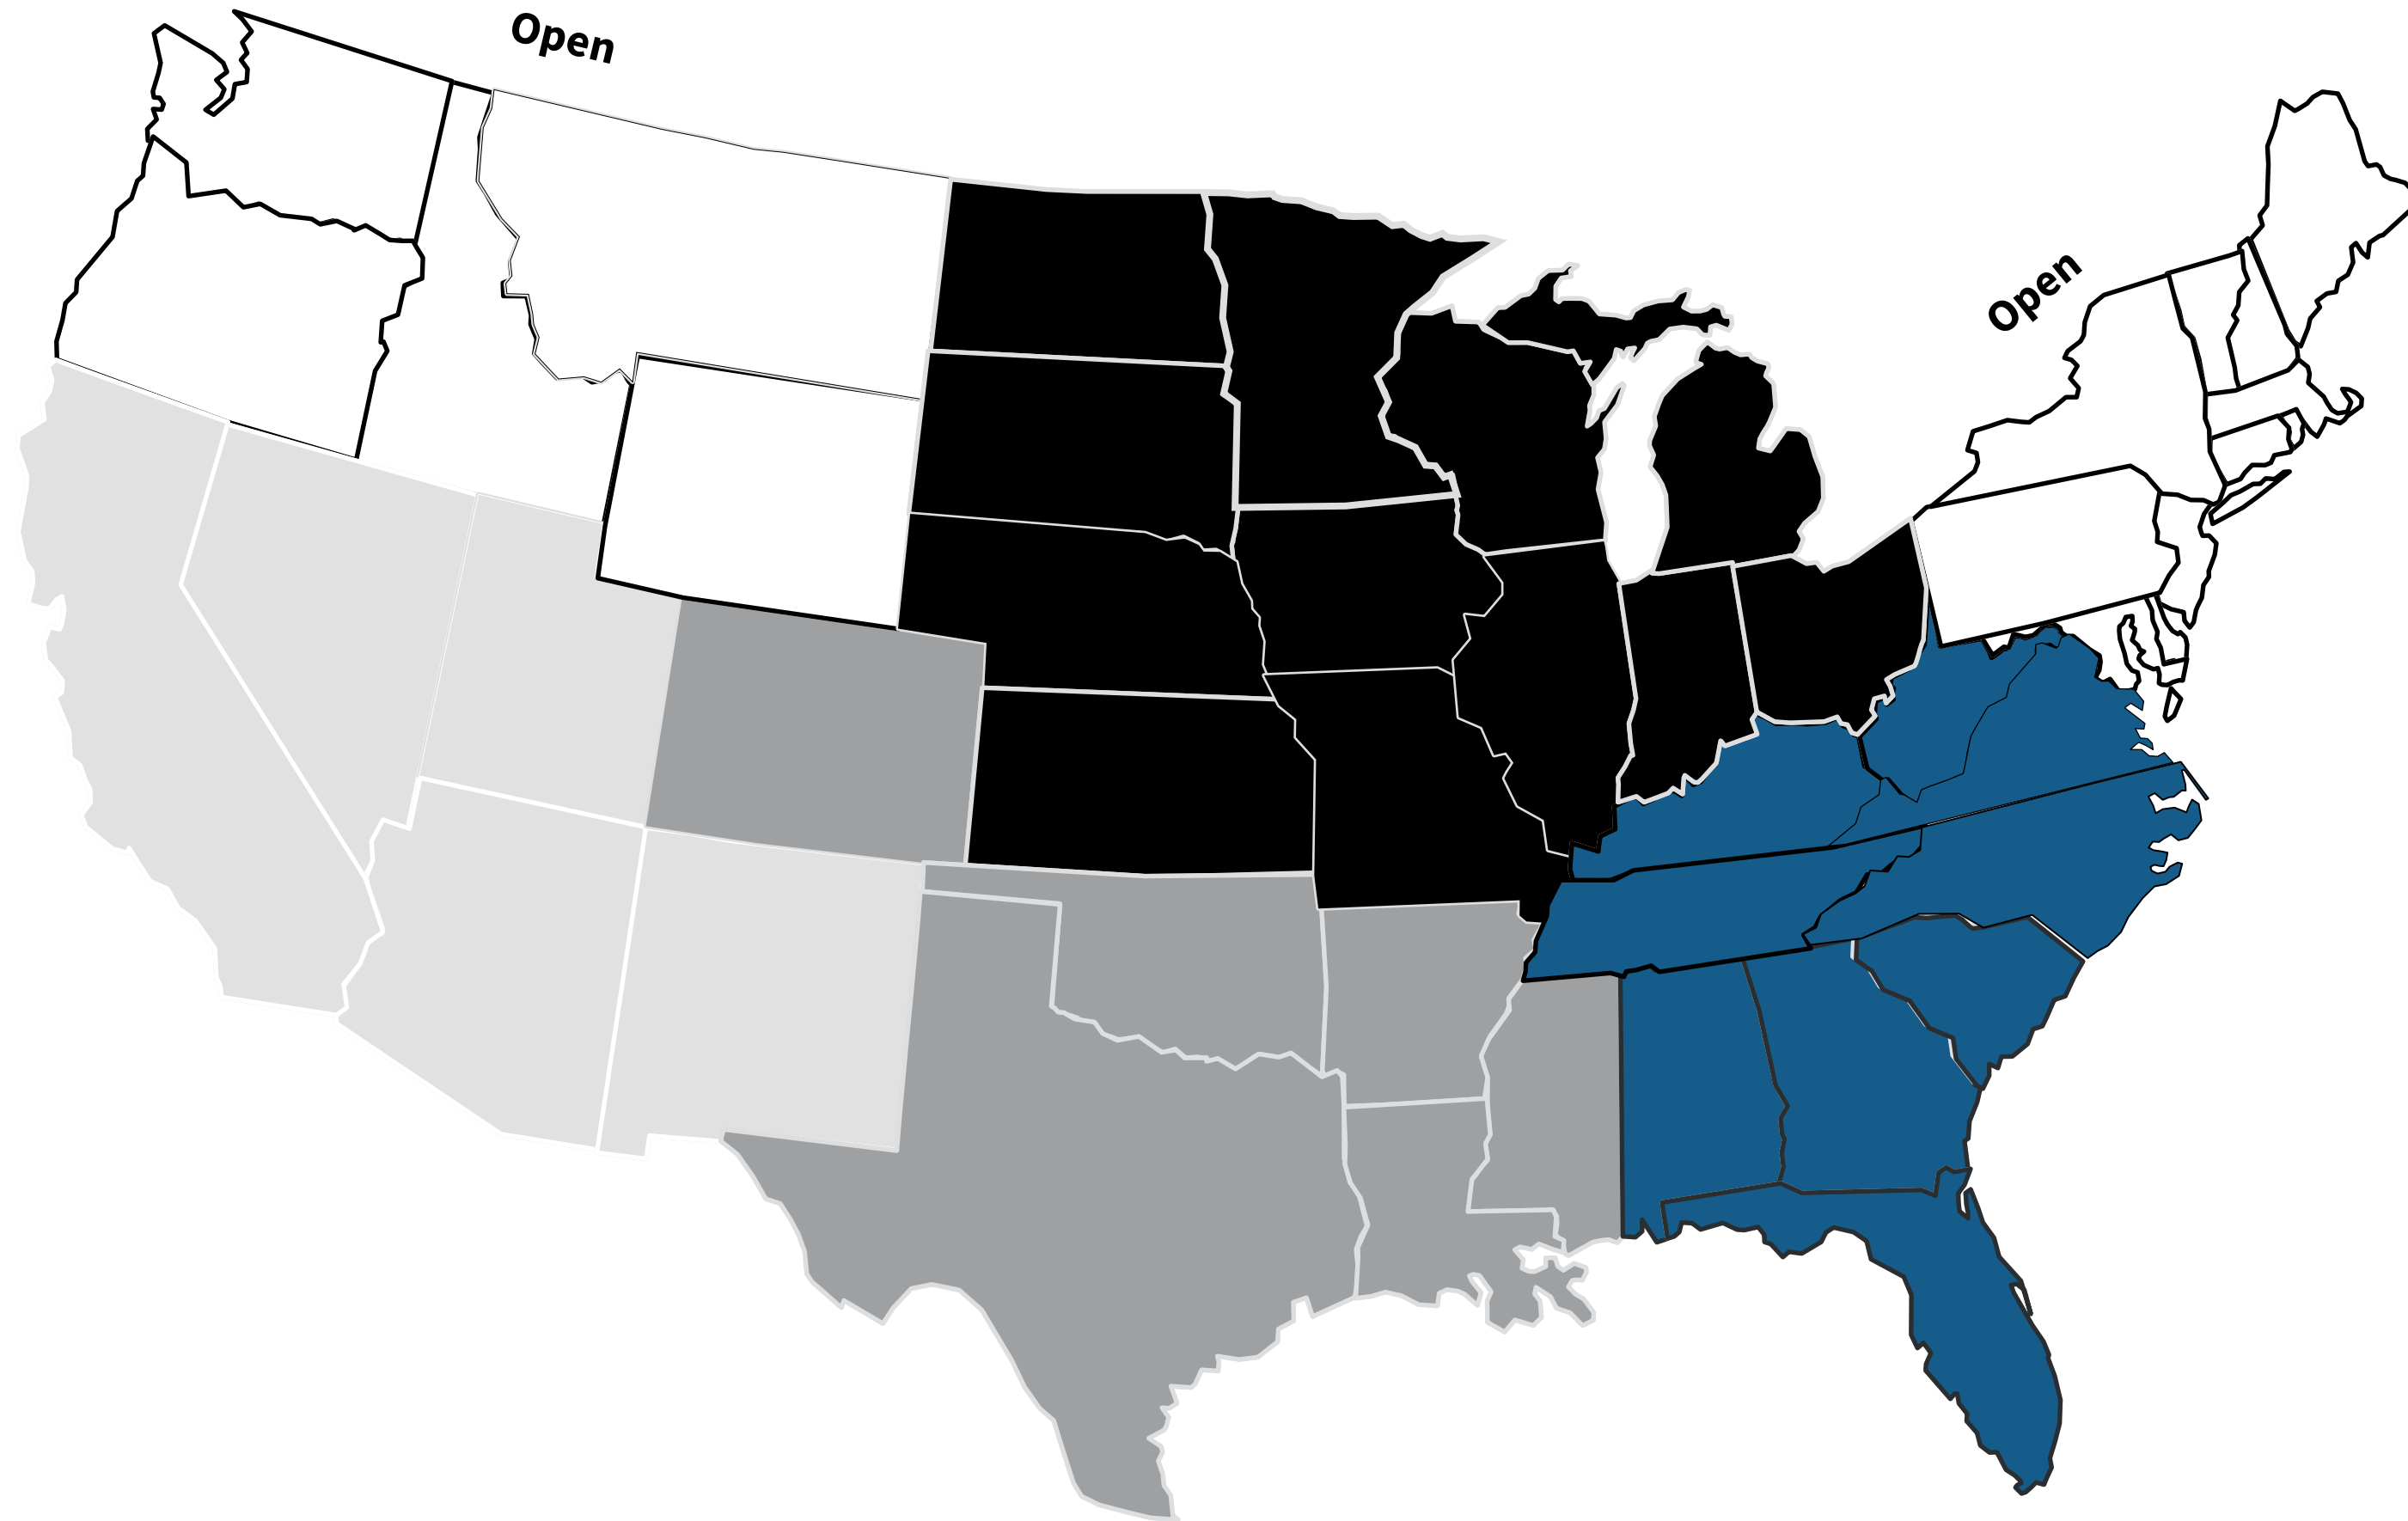

TERRITORY MAP

9/11/23

Mark Sondergaard
Chief Channel Officer & VP of Sales
C: (734) 945-3698
mark.Sondergaard@entelegent.com

Scott Smith
Senior Growth & Retention Manager
C: 704-560-2214
scott.smith@entelegent.com