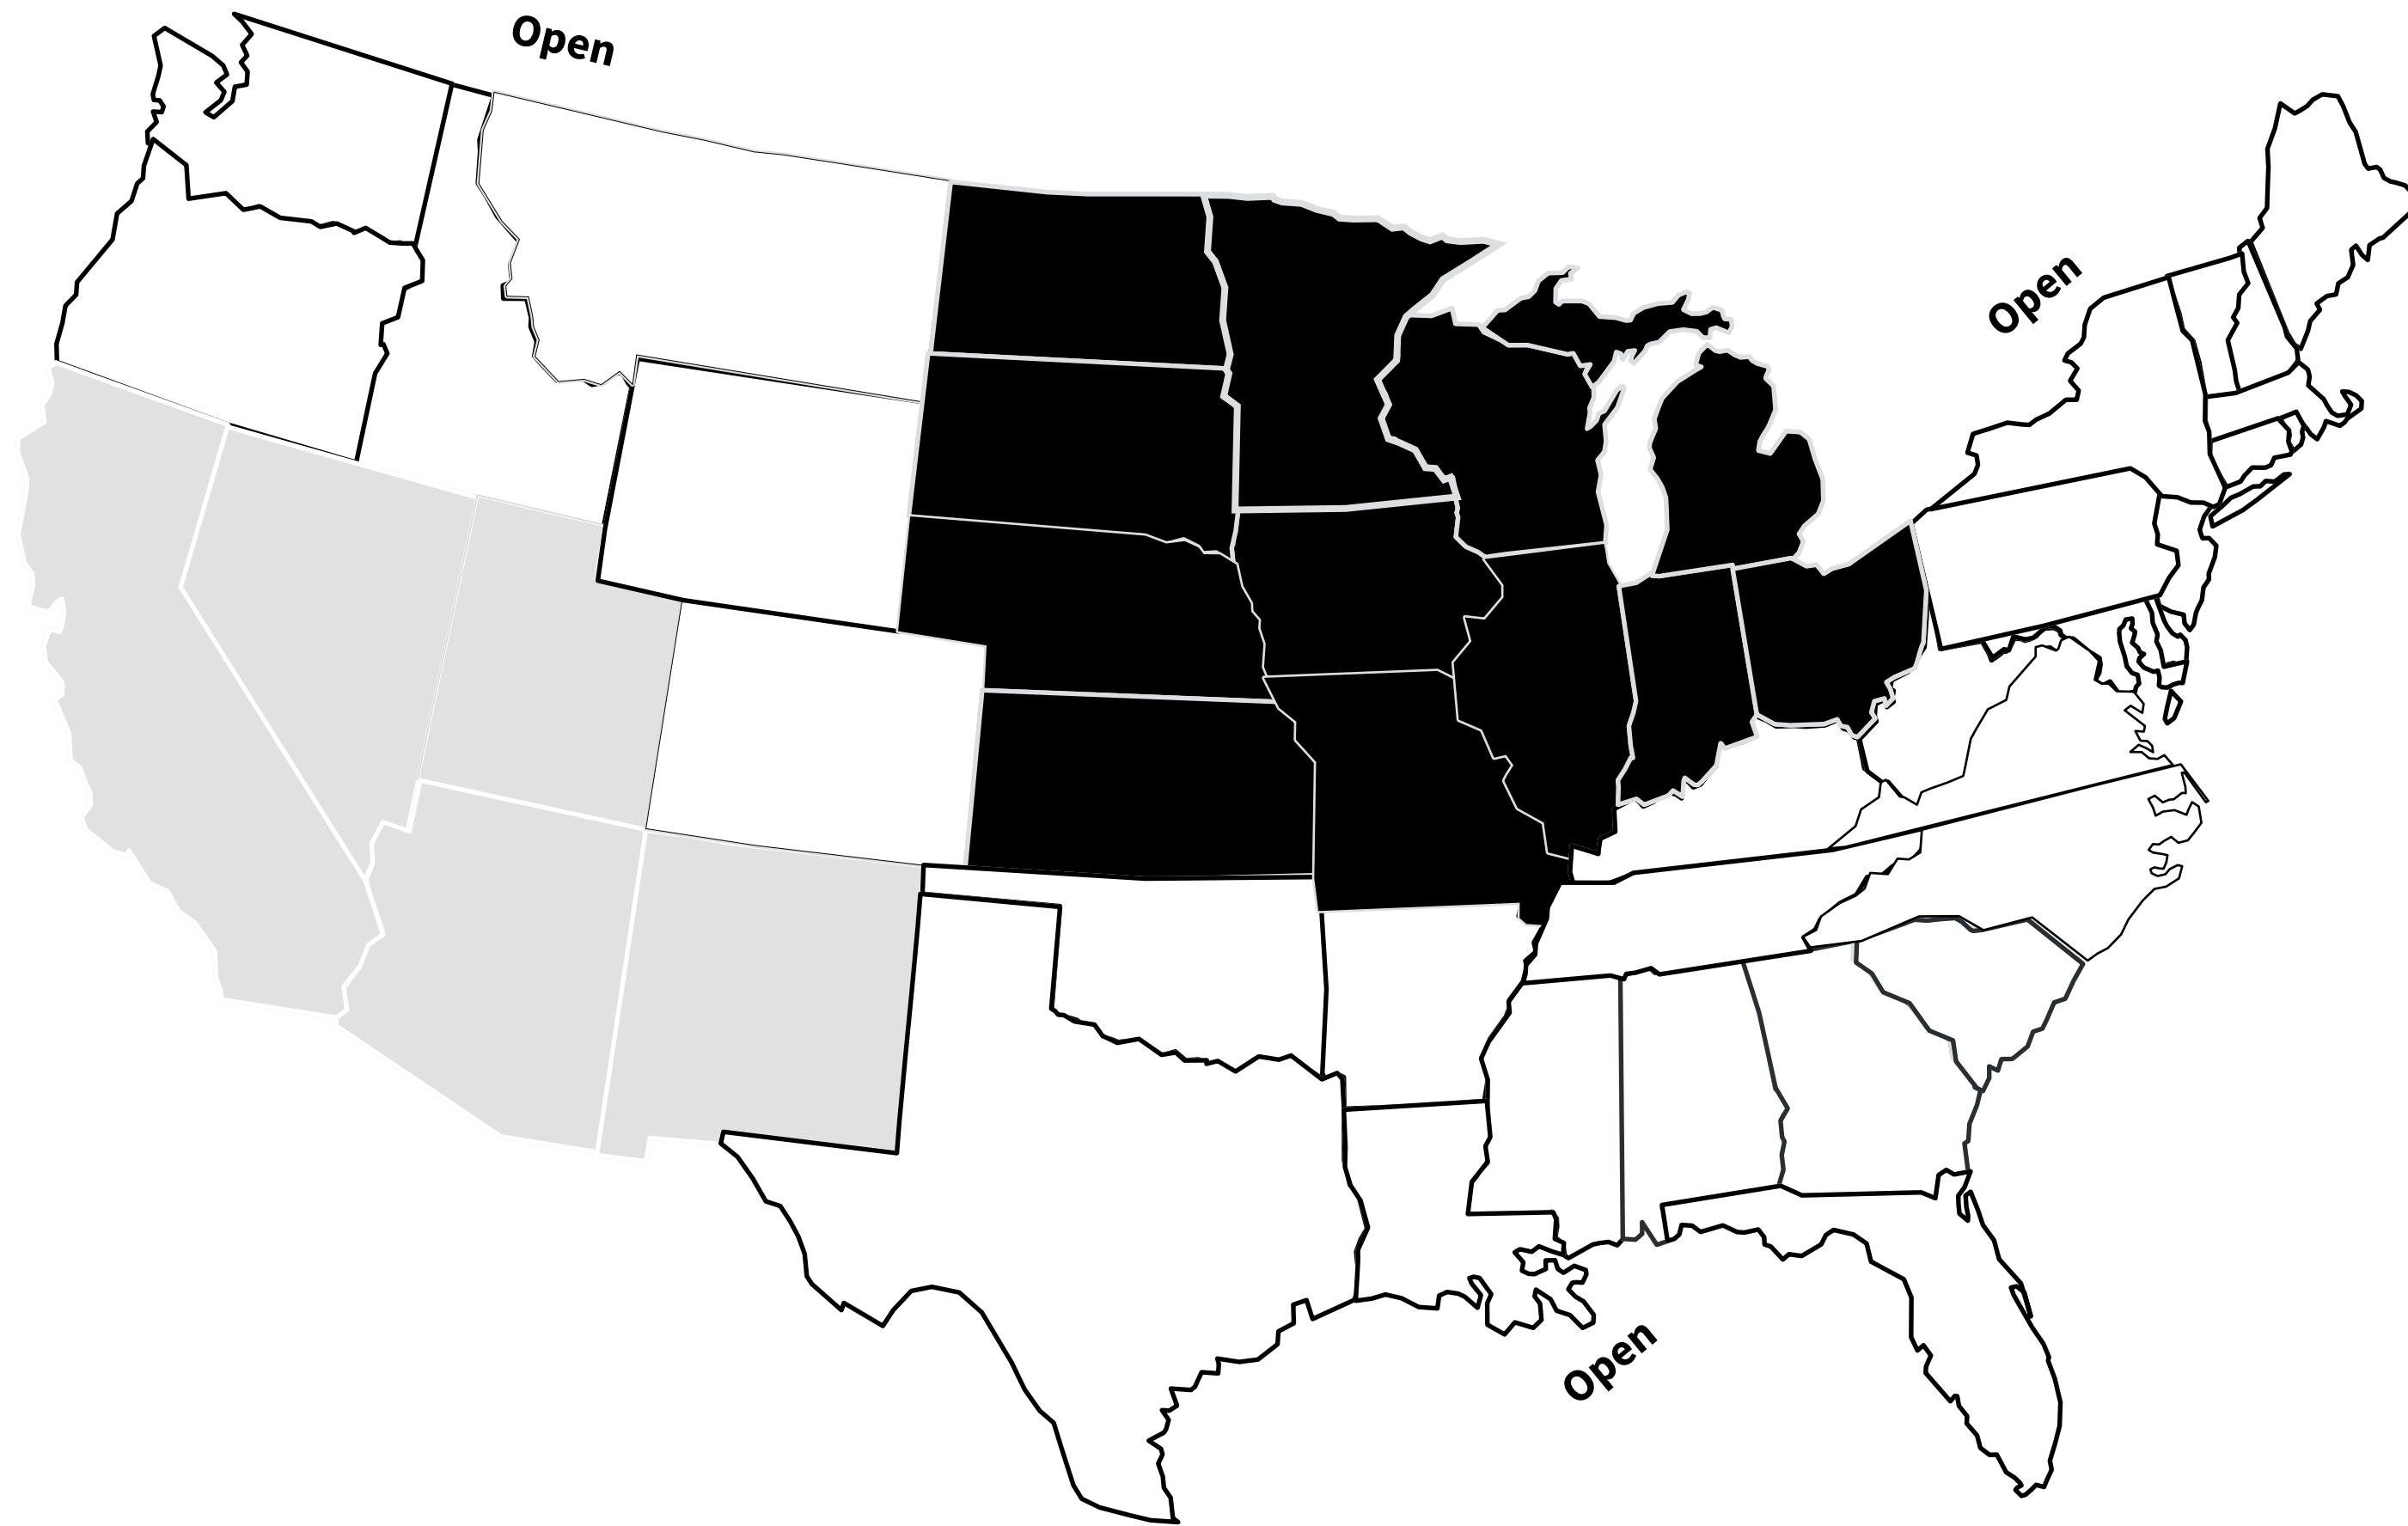

TERRITORY MAP

10/12/23

Mark Sondergaard

Chief Channel Officer & VP of Sales

C: (734) 945-3698

mark.Sondergaard@entelegent.com

Scott Smith

Senior Growth & Retention Manager